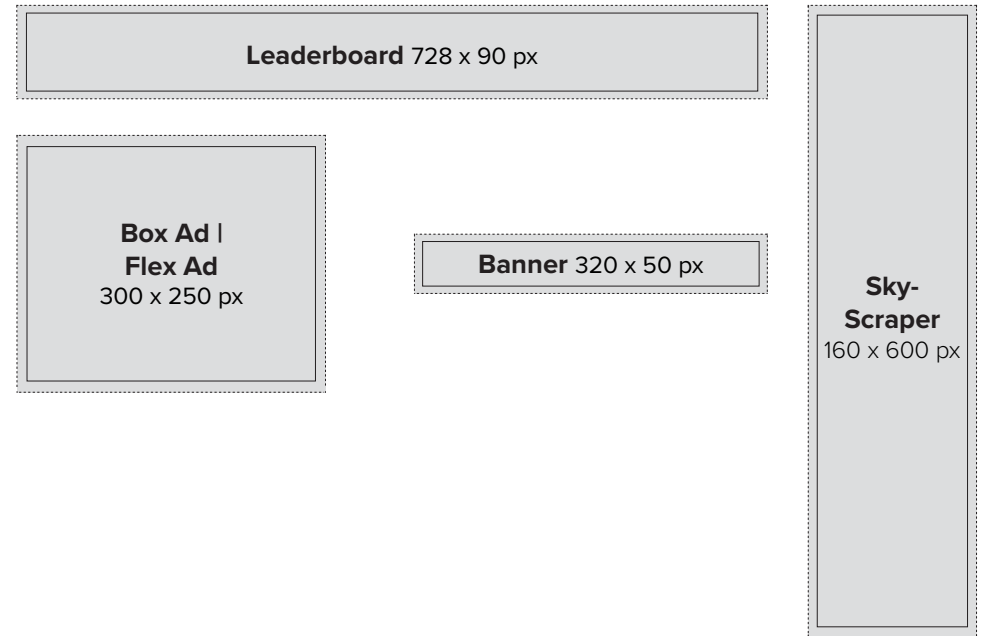

- **Image Dimensions:** 580 x 150 px
- **File:** JPEG | 40 KB max | 72 dpi
- **Image URL:** Image URL to client's website
- Four (4) clickthrough links (5-7 words max)

- **Image Dimensions:** 580 x 150 px
- **File:** JPEG | 40 KB max | 72 dpi
- 5-word headline | 50-word description
- **Clickthrough Link:** One standard URL (HTTPS)

- **Image Dimensions:** 580 x 150 px
- **File:** JPEG (No white background) | 40 KB max | 72 dpi
- 5-word headline | 50-word description
- **Clickthrough Link:** One standard URL linking to video

- **File:** JPEG | 40 KB max | 72 dpi
- 5-word headline | 75-word content text
- **Clickthrough Link:** One standard URL linking to an article on the client's website

- **Image Dimensions:** 300 x 250 px
- **File:** JPEG | 40 KB max | 72 dpi
- **Clickthrough Link:** One standard URL (HTTPS)

- **Image Dimensions:** 580 x 150 px
- **File:** JPEG | 40 KB max | 72 dpi
- **Clickthrough Link:** One standard URL (HTTPS)

Programmatic Ad Specs

Programmatic Display Campaign

- **Image Dimensions:** 320 x 50 px, 728 x 90 px, 300 x 250 px, 160 x 600 px
- **File:** JPEG, GIF, PNG | 150 KB max | 72 dpi
- **Clickthrough Link:** One standard URL (HTTPS)
- All 4 sizes are required to run this campaign